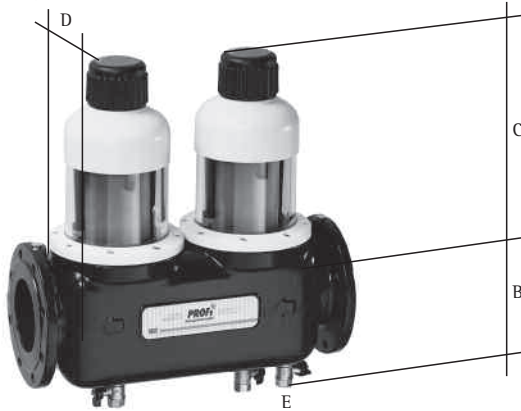

PROFI

JPF-A/TP DN 125

Technical specifications

Pipe connection inch	Water flow rate up to m ³ /h	Installed length mm/inch	Dimensions in mm/inch			
			B	C	D	E
DN 65/2 1/2	27/119	240/9	170/6 3/4	335/13	185/7 1/4	3/4"
DN 80/3	50/220	320/12 1/2	180/7	400/16	230/9	3/4"
DN 100/4	70/308	320/13	190/7 1/2	410/16	230/9	3/4"
DN 125/5	100/440	560/22	200/7 3/4	430/17	250/10	3/4"
DN 150/6	150/660	560/22	220/8 3/4	450/17 3/4	470/18 1/2	3/4"
DN 200/8	200/881	600/24	250/9 3/4	460/18	470/18 1/2	3/4"

Max. water inlet temperature 30°C. Standard mesh size 0.1 mm, other mesh sizes possible. Pressure loss when clean 0.2 bar.

We carry JUDO-products in stock

Quick-mounting

The patented JUDO QUICKSET-E (included in the scope of supply), facilitates the installation of the unit to trained personnel.