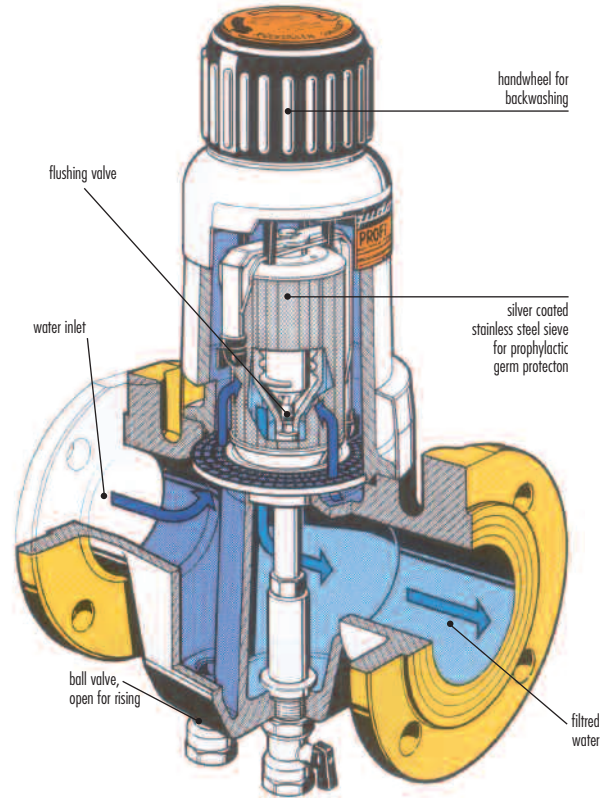

PROFI

JPF-A/TP DN 125

Technical specifications

Pipe connection inch	Water flow rate up to m ³ /h	Installed length mm/inch	Dimensions in mm/inch			
			B	C	D	E
DN 65/2 1/2	27/119	240/9	170/6 3/4	335/13	185/7 1/4	3/4"
DN 80/3	50/220	320/12 1/2	180/7	400/16	230/9	3/4"
DN 100/4	70/308	320/13	190/7 1/2	410/16	230/9	3/4"
DN 125/5	100/440	560/22	200/7 3/4	430/17	250/10	3/4"
DN 150/6	150/660	560/22	220/8 3/4	450/17 3/4	470/18 1/2	3/4"
DN 200/8	200/881	600/24	250/9 3/4	460/18	470/18 1/2	3/4"

Max. water inlet temperature 30°C. Standard mesh size 0.1 mm, other mesh sizes possible. Pressure loss when clean 0.2 bar.

We carry JUDO-products in stock

Quick-mounting

The patented JUDO QUICKSET-E (included in the scope of supply), facilitates the installation of the unit to trained personnel.