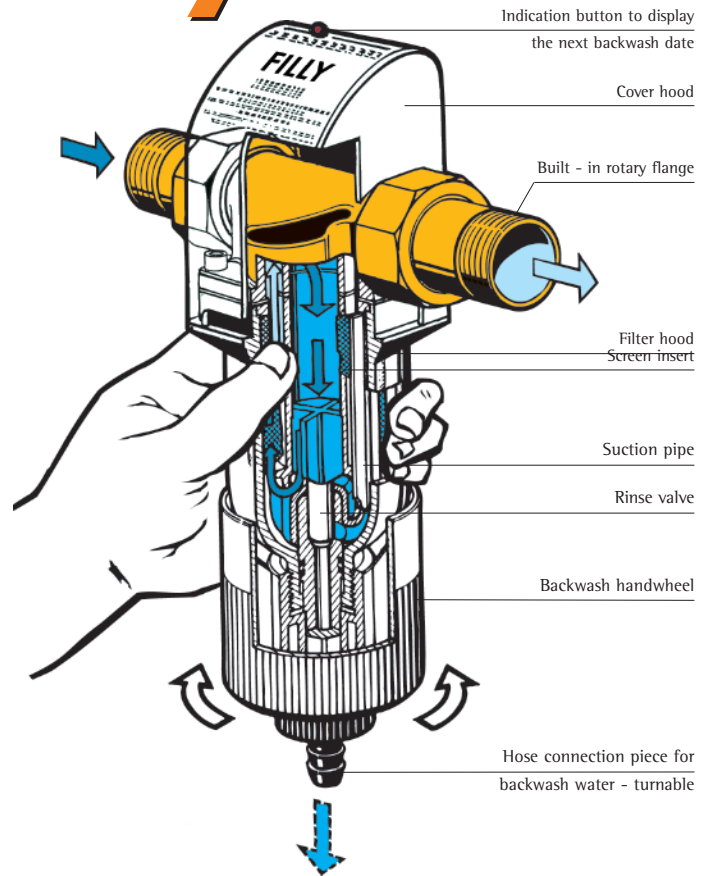

No house building without JUDO

For more than seventy years JUDO has been offering an all-around protection of the pipe installations, the best possible water quality, energy saving and safety to your entire house. Have checked your domestic installations and update them to an appropriate and economical state.